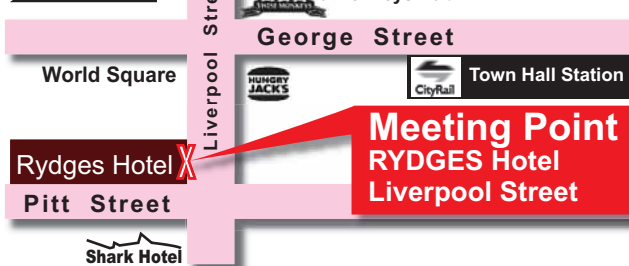

Cherry Picking & Wine Tasting

All Cherry you can eat

Highlights :

- We meet our tour director this morning.
- Drive along passing through beautiful countryside.
- Cherry picking for 2.5 hours
- Visit JD'S Jam factory in Young
- Cherry wine and jam tasting (Orange/ Young)
- Lunch at KFC or Mc. Donald's

$69

Fare includes

- Luxury coach 48 seats
- All admission Fees
- All cherries you can eat for free
- Wine tasting

Departs: 8:00 am Returns 9:30 pm
Nov – Dec : Every Sat & Sun

Chinatown

*Please be there 15 Mins. before departure time no refund if you do not show.

Bookings and Conditions and cancellation

- We strongly recommend everyone to take out travel insurance.
- Please check the time and date of the trip on the ticket, the ticket is non refundable, after the tour has departed APSE will NOT refund any unused ticket.
- If after you have made a booking and you wish to change it to another date you can do so within 4 days notice. There is a refund of 50% of the ticket at 3 days notice. No refund with less than 3 days notice
- A booking is only confirmed when full payment has been received and a booking number is advised.
- We may not be responsible for things over which we have no control and which we could not reasonably be expected to know about. We as representatives do not accept liability for any personal injury, death, property damage, or loss sustained by the client as a result or participation in an event through negligence on the part of the company.

www.apsetours.com

TICKET SALE