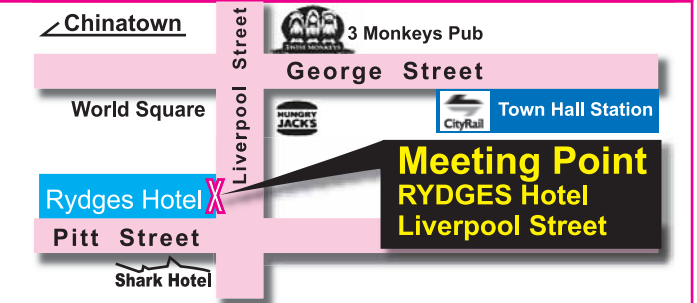

MEETING POINT - Day Tour ONLY

Please be there 15 Mins. before departure time no refund if you do not show.

Bookings and Conditions and cancellation

Day Tours
If after you have made a booking and you wish to change it to another date you can do so at 4 days notice prior to departure. There is a refund of 50% of the ticket at 3 days notice. No refund with less than 3 days notice. The booking will be confirmed when full payment has been received and a booking number is advised. In any case of cancellation the passenger will receive a full refund of money paid.

Extended tours
Early bird or Promotion fare non-refundable, non-changeable full payment requested when you make a booking at the time. At the time of booking you must pay to your travel agent a non-refundable deposit of $120 pp which must be sent to APSE TOURS within 3 days after booking. Outstanding payment/s is required before 7 days prior to departure. Cancellation before 14 days will result in a 50% cancellation fee of the tours cost. After 14 days prior to departure date will result in a 100% cancellation fee. In any case of cancellation the passenger will receive a full refund of money paid.

APSE Tours shall be exempt from all liability in respect of any detention, delay, loss of property, damage, sickness or injury however caused, occurring of or to the passenger at any time while participating in any tours or related activity and passengers will travel with the understanding that these conditions are accepted prior to departure. **APSE TOURS very strongly recommend you take travel insurance.**

APSE reserves the right to change the itineraries and the day of operation also the cancel tours for any unforeseen circumstances. APSE reserves the right to use other accredited tours operators.